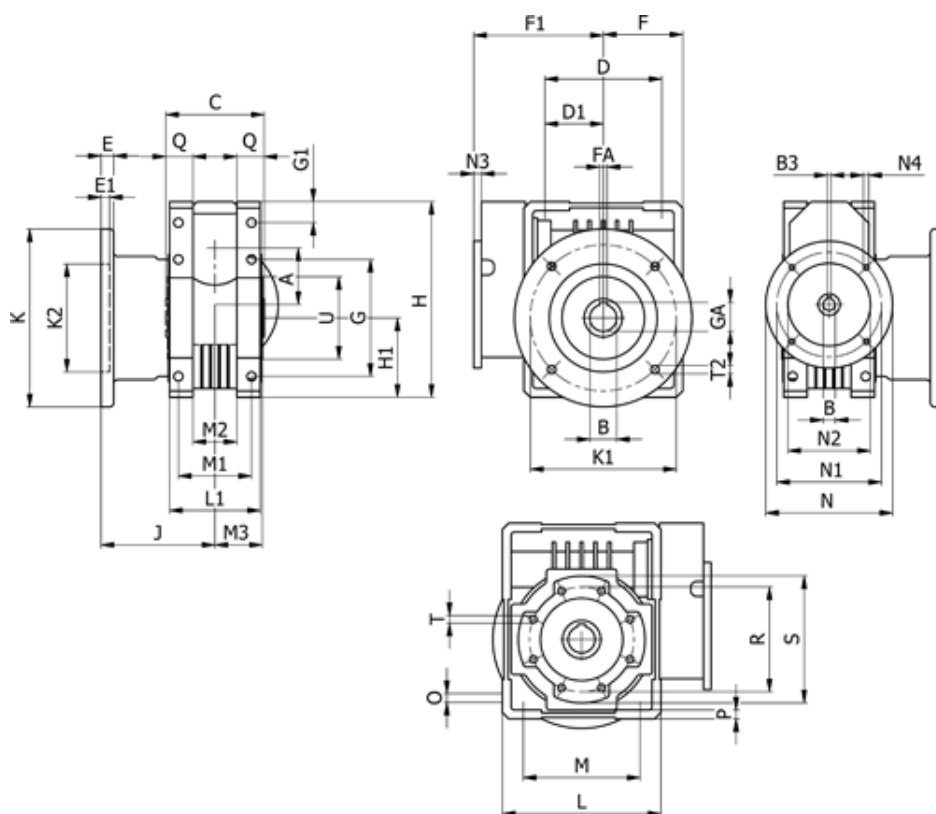

# Data Sheet

Article number: 3921075037435

Description: Worm gear  
WR 75-UF1-37,5-90B5, without lubrication

## Measures

A = 75.00	E = 12	H = 220.5	M = 126	N4 = M10x13	U = 90
B = 30	E1 = 5	H1 = 87.0	M1 = 82	O = 10.5	
B1 E7 = 24	F = 87	J = 111.0	M2 = 44	P = 9	
B2 = 27.3	F1 = 164	K = 200	M3 = 58.5	Q = 40	
B3 H9 = 8	FA = 8	K1 = 165	N = 200	R = 110	
C = 127	G = 126	K2 = 130	N1 = 165	S = 125	
D = 109.5	G1 = 46.5	L = 174	N2 = 130	T = M8x14	
D1 = 46.5	GA = 33.3	L1 = 104	N3 = 12.0	T2 = 12.5	